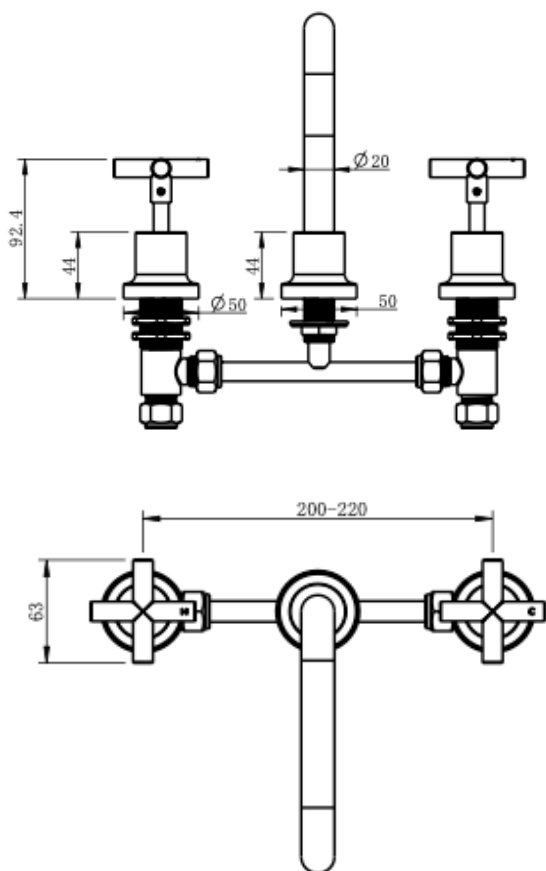

Tre Cross Handle Basin Set

Chrome

Product Specifications

Code	TRE-55-CRS-CH	Spindle	1/4 Turn Ceramic Disc
Barcode	9339897019231	WELS Reg	T42264
Material	Low Lead Brass	WELS Rating	5 Star
Finish	Chrome	WELS L/Min	6L/Min