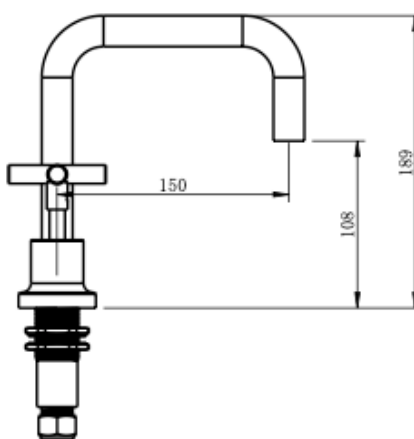

Tre Cross Handle Basin Set

Chrome

Product Specifications

Code	TRE-55-CRS-CH	Spindle	1/4 Turn Ceramic Disc
Barcode	9339897019231	WELS Reg	T42264
Material	Low Lead Brass	WELS Rating	5 Star
Finish	Chrome	WELS L/Min	6L/Min